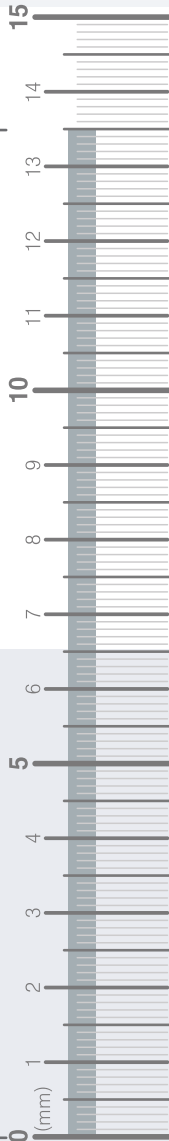

得到大韩民国90%的室内模拟高尔夫企业的选择。

HANARO室内模拟高尔夫的挥杆博士II(Swing Dr. II)，不仅是室内模拟高尔夫及高尔夫练习场的坡地电动模板的代名词，也是世界首次实现供应的领跑者。所有产品当中，厚度最薄，故障和噪音几乎为零，屏幕上迅速且正确地表现地形曲线。首创世界先河的左右手模板已获得认可，并已被大多数韩国企业采用。

内置HANARO室内模拟高尔夫自动放球机的挥杆博士II(Swing Dr. II)，已成为所有高尔夫练习场和室内模拟高尔夫的首选。